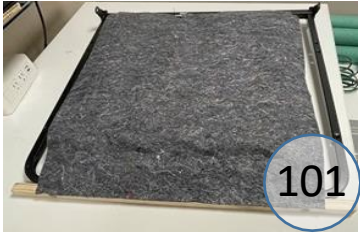

# 5360225

Call Out	Description
● (Red)	Blown Fiber
● (Yellow)	Cushion Chaise Pad - top Pad
● (Green)	Cushion Foam
● (Yellow)	KD Component
● (Blue)	Cover

*Signature*  
DESIGN  
BY **ASHLEY**®

*Signature*  
DESIGN  
BY **ASHLEY**®