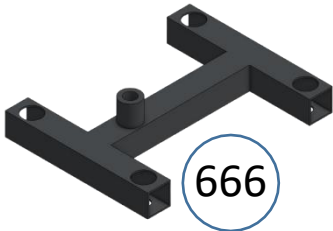

# 5360225

Call Out	Description
● (Red)	Blown Fiber
● (Yellow)	Cushion Chaise Pad - top Pad
● (Green)	Cushion Foam
● (Yellow)	KD Component
● (Blue)	Cover

*Signature*  
DESIGN  
BY **ASHLEY**®

*Signature*  
DESIGN  
BY **ASHLEY**®