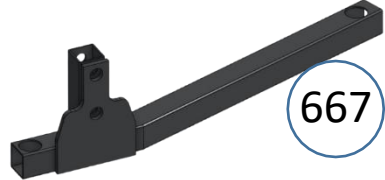

# 5360225

Call Out	Description
● (Red)	Blown Fiber
● (Yellow)	Cushion Chaise Pad - top Pad
● (Green)	Cushion Foam
● (Yellow)	KD Component
● (Blue)	Cover

*Signature*  
DESIGN  
BY **ASHLEY**®

*Signature*  
DESIGN  
BY **ASHLEY**®